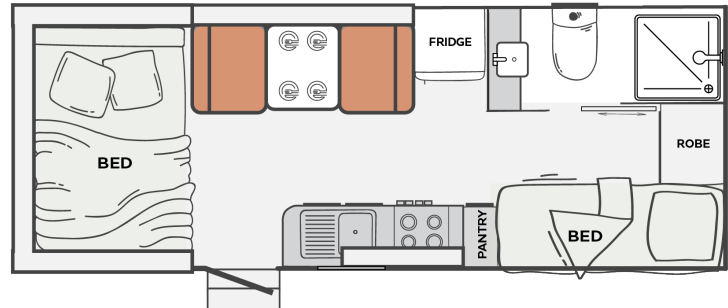

On-road Suite Caravan Floorplan

BED LINEN & TOWEL

*additional items complimentary
for hires 15 days or longer

- Mattress protectors
- Fitted sheet*
- Pillows*
- Pillowcases*
- Queen doona (duvet)*
- Queen doona (duvet) cover*
- Bath towels*

COOKING EQUIPMENT

- 4 Burner Stove/Grill
- 2 full 9kg Gas Bottles
- Microwave
- Coffee Machine (Nespresso compatible)
- Electric Kettle
- Electric Toaster
- 2x Stainless steel wine goblets
- Servingware (6x plates, 6x bowls, 6x mugs)
- Cutlery (6x spoons, 6x forks, 6x knives, 6x teaspoons)
- Kitchen Utensils (Scissors, Sharp knife, BBQ tongs, Vegetable peeler and Can Opener)
- Cooking utensils
- Cutting board
- Mixing bowl
- Strainer
- Bottle & can opener
- Frying pan
- 3x saucepans
- Matches
- Tea towels
- Dishwash detergent
- Dish cloth/Scourer
- Chux