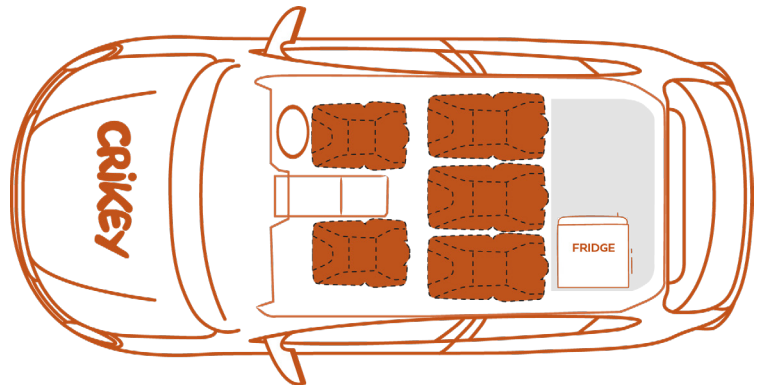

Scan for 4WD
360° Virtual Tour

4WD Floorplan