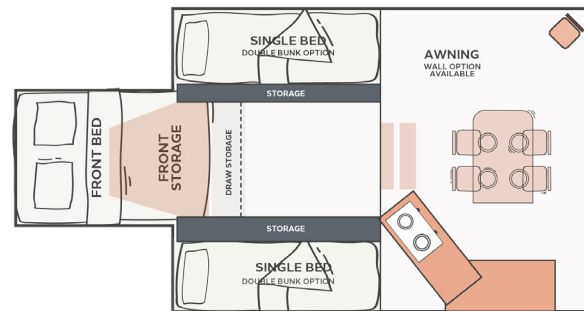

Off-road Safari Camper Floorplan

BED LINEN & TOWEL

*additional items complimentary
for hires 15 days or longer

- Mattress protectors
- Fitted sheet*
- Pillows*
- Pillowcases*
- Queen doona (duvet)*
- Queen doona (duvet) cover*
- Bath towels*

COOKING EQUIPMENT

- Gas stove with 2 burners
- 6x plates
- 6x bowls
- 6x mugs
- 2x Stainless steel wine goblets
- Cutlery Roll (6x spoons, 6x forks, 6x knives, 6x teaspoons, Scissors, Sharp knife, BBQ tongs, Vegetable peeler and Can Opener)
- Cooking utensils
- Cutting board
- Mixing bowl
- Strainer
- Bottle & can opener
- Frying pan
- 3x saucepans
- Stainless Steel Camping Kettle
- Matches
- Tea towels
- Dishwash detergent
- Dish cloth/Scourer
- Portable sink/tub