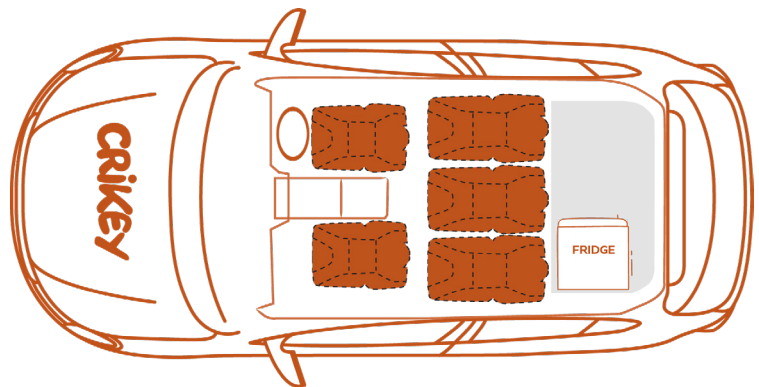

4WD EXTERIOR FEATURES

- Vehicle Snorkel
- Vehicle Bull Bar
- Vehicle Tow Bar
- Side Steps
- Front LED Light Bar
- 2 Rear Low Voltage Work Light

4WD Floorplan